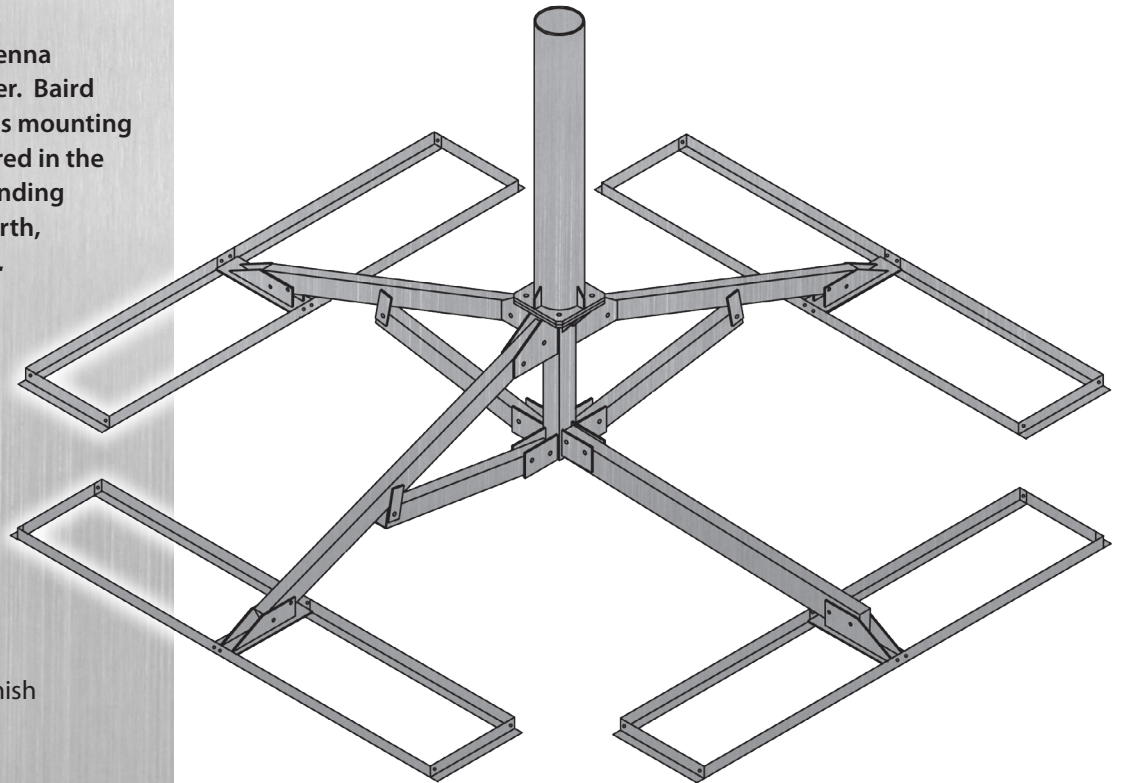

Superior Quality

- 100% hot dipped galvanized finish
- Zinc plated hardware
- Design tested for survivability
- State-of-the-art manufacturing
- Heavy gauge steel fabrication

Ultimate Flexibility

- Mast sizes to accommodate ALL major antenna brands
- Mast heights up to 10' (3.2M) for wireless and other applications
- Custom installations? Baird can meet your needs with more than 20 years of Industry experience

The VL-4 is designed with a dropped leg to mount satellite antennas at low elevation angles. The VL-4 is used with all major brands of satellite antennas up to 2.4M, some satellite antennas up to 3.1M, wireless products and other applications.

PART NUMBER	DESCRIPTION
VL4-S-662x3-RP	Non-Pen Mount, 1 Tray Per Leg, 10.3' x 10.3' Footprint, 6.62" O.D. x 3' Mast w/ Rubber Roof Pad
VL4-S-662x42-RP	Non-Pen Mount, 1 Tray Per Leg, 10.3' x 10.3' Footprint, 6.62" O.D. x 42" Mast w/ Rubber Roof Pad

PRODUCT INFORMATION	
Application:	Roof-Top or Ground
Type:	Non-Penetrating, Flat Surface
Uses:	Satellite up to 2.4M Some Satellite up to 3.1M Wireless Other Applications
Footprint:	10.3' x 10.3' = 106.11 sq ft
Finish:	Hot Dip Galvanized
Available Options:	1 Tray Per Leg 2 Trays Per Leg 3 Trays Per Leg Penetrating Feet (No Trays)
Satellite Mast Sizes:	6.62" O.D. Up to 42" (Mount Height = 5.7')
Wireless / Other Application Mast Sizes:	4.00" O.D. to 4.50" O.D. 3.0' to 8.0' Height (Mount Height = 5.2' to 10.2')
Ballast:	Up to 32 Standard Concrete Blocks (8" x 8" x 16")
Shipping:	Freight Pallet or Crate
Warranty:	10 Year Product Warranty