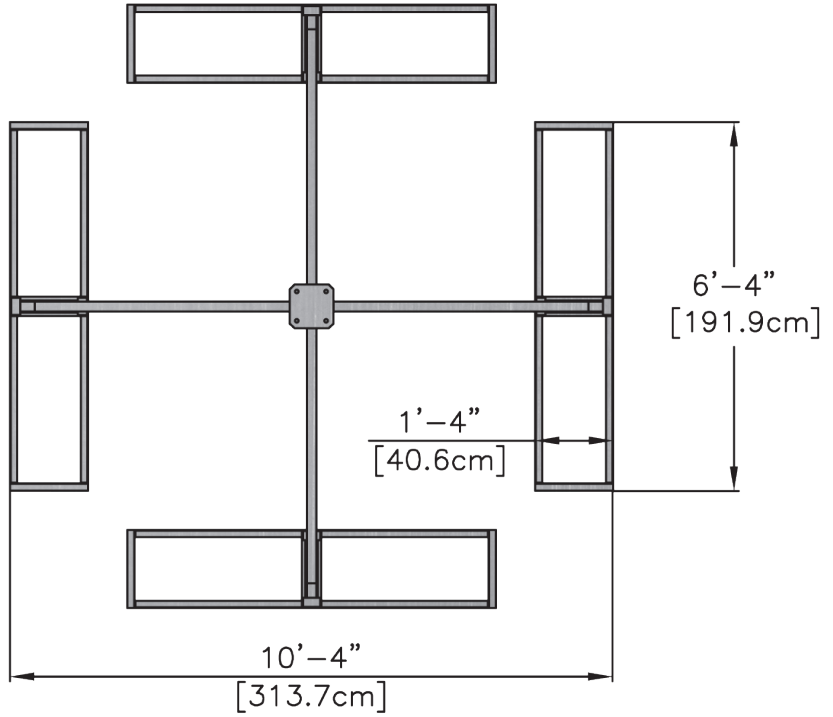

The VL-4 is designed with a dropped leg to mount satellite antennas at low elevation angles. The VL-4 is used with all major brands of satellite antennas up to 2.4M, some satellite antennas up to 3.1M, wireless products and other applications.

PART NUMBER	DESCRIPTION
VL4-S-662x3-RP	Non-Pen Mount, 1 Tray Per Leg, 10.3' x 10.3' Footprint, 6.62" O.D. x 3' Mast w/ Rubber Roof Pad
VL4-S-662x42-RP	Non-Pen Mount, 1 Tray Per Leg, 10.3' x 10.3' Footprint, 6.62" O.D. x 42" Mast w/ Rubber Roof Pad

PRODUCT INFORMATION	
Application:	Roof-Top or Ground
Type:	Non-Penetrating, Flat Surface
Uses:	Satellite up to 2.4M Some Satellite up to 3.1M Wireless Other Applications
Footprint:	10.3' x 10.3' = 106.11 sq ft
Finish:	Hot Dip Galvanized
Available Options:	1 Tray Per Leg 2 Trays Per Leg 3 Trays Per Leg Penetrating Feet (No Trays)
Satellite Mast Sizes:	6.62" O.D. Up to 42" (Mount Height = 5.7')
Wireless / Other Application Mast Sizes:	4.00" O.D. to 4.50" O.D. 3.0' to 8.0' Height (Mount Height = 5.2' to 10.2')
Ballast:	Up to 32 Standard Concrete Blocks (8" x 8" x 16")
Shipping:	Freight Pallet or Crate
Warranty:	10 Year Product Warranty