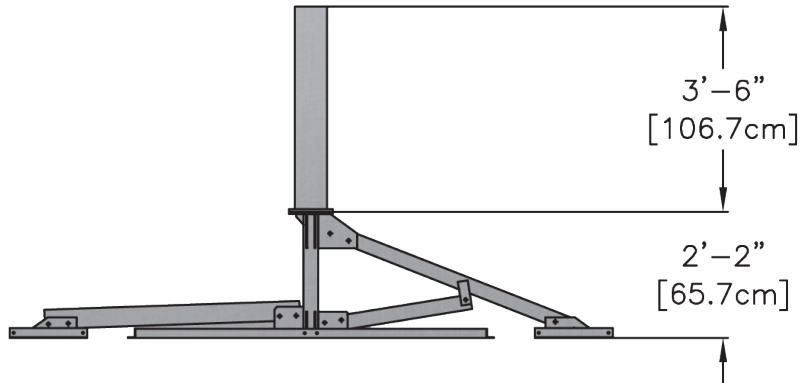

The VL-4 is designed with a dropped leg to mount satellite antennas at low elevation angles. The VL-4 is used with all major brands of satellite antennas up to 2.4M, some satellite antennas up to 3.1M, wireless products and other applications.

PART NUMBER	DESCRIPTION
VL4-S-662x3-RP	Non-Pen Mount, 1 Tray Per Leg, 10.3' x 10.3' Footprint, 6.62" O.D. x 3' Mast w/ Rubber Roof Pad
VL4-S-662x42-RP	Non-Pen Mount, 1 Tray Per Leg, 10.3' x 10.3' Footprint, 6.62" O.D. x 42" Mast w/ Rubber Roof Pad

PRODUCT INFORMATION	
Application:	Roof-Top or Ground
Type:	Non-Penetrating, Flat Surface
Uses:	Satellite up to 2.4M Some Satellite up to 3.1M Wireless Other Applications
Footprint:	10.3' x 10.3' = 106.11 sq ft
Finish:	Hot Dip Galvanized
Available Options:	1 Tray Per Leg 2 Trays Per Leg 3 Trays Per Leg Penetrating Feet (No Trays)
Satellite Mast Sizes:	6.62" O.D. Up to 42" (Mount Height = 5.7')
Wireless / Other Application Mast Sizes:	4.00" O.D. to 4.50" O.D. 3.0' to 8.0' Height (Mount Height = 5.2' to 10.2')
Ballast:	Up to 32 Standard Concrete Blocks (8" x 8" x 16")
Shipping:	Freight Pallet or Crate
Warranty:	10 Year Product Warranty